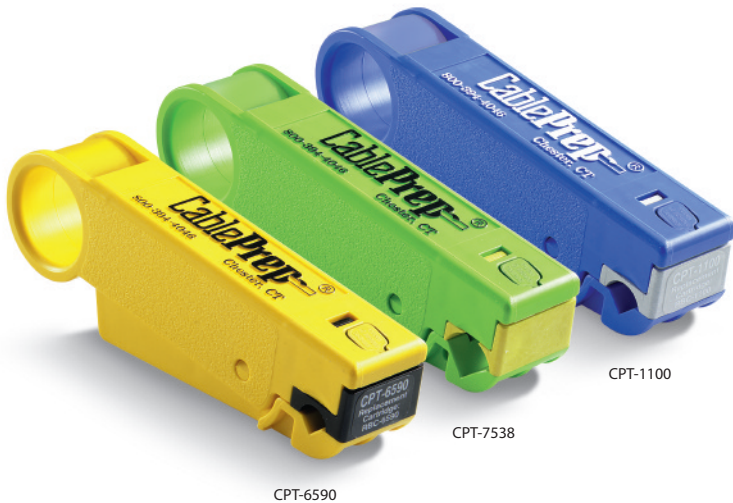

## CPT Cable Stripping Tools

- **Hardened tool-steel blades** strip jacket and cut back braid and dielectric in one smooth operation to prepare cable quickly.
- **Patented clean-out feature** removes debris during use for easy clean-up.
- **Pre-calibrated cartridges** ensure proper strip dimensions.

### DESCRIPTION

CPT coax cable strippers are factory-calibrated to remove the right amount of cable jacket, cut the braid and dielectric to the proper length, and expose the center conductor in one smooth operation.

### APPLICATIONS

The CPT Series of cable stripping tools strip the jacket and cut back the braid and dielectric to the proper dimensions on braided and braid-replacement drop cables, including standard (single) through quad shielded RG-6, -59, -7, and -11 cables. CPT tools are also available for Belden, SCTE approved Commscope and Times Fiber Mini Coax, Plenum, Commscope® 59 Quad-series Headend, and Times Fiber TXFF cables.

#### **An Ergonomic, Efficient Design:**

The CPT body is comfortable to hold and easy to operate with either hand. Because jacket, braid, and dielectric are cut with one simple motion, cables can be prepared quickly and easily.