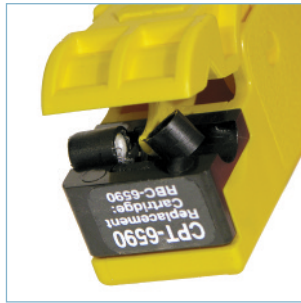

Patented Cleanout Feature:

The patented cleanout feature of the CPT tool automatically removes excess jacket, braid, and dielectric from the tool after stripping.